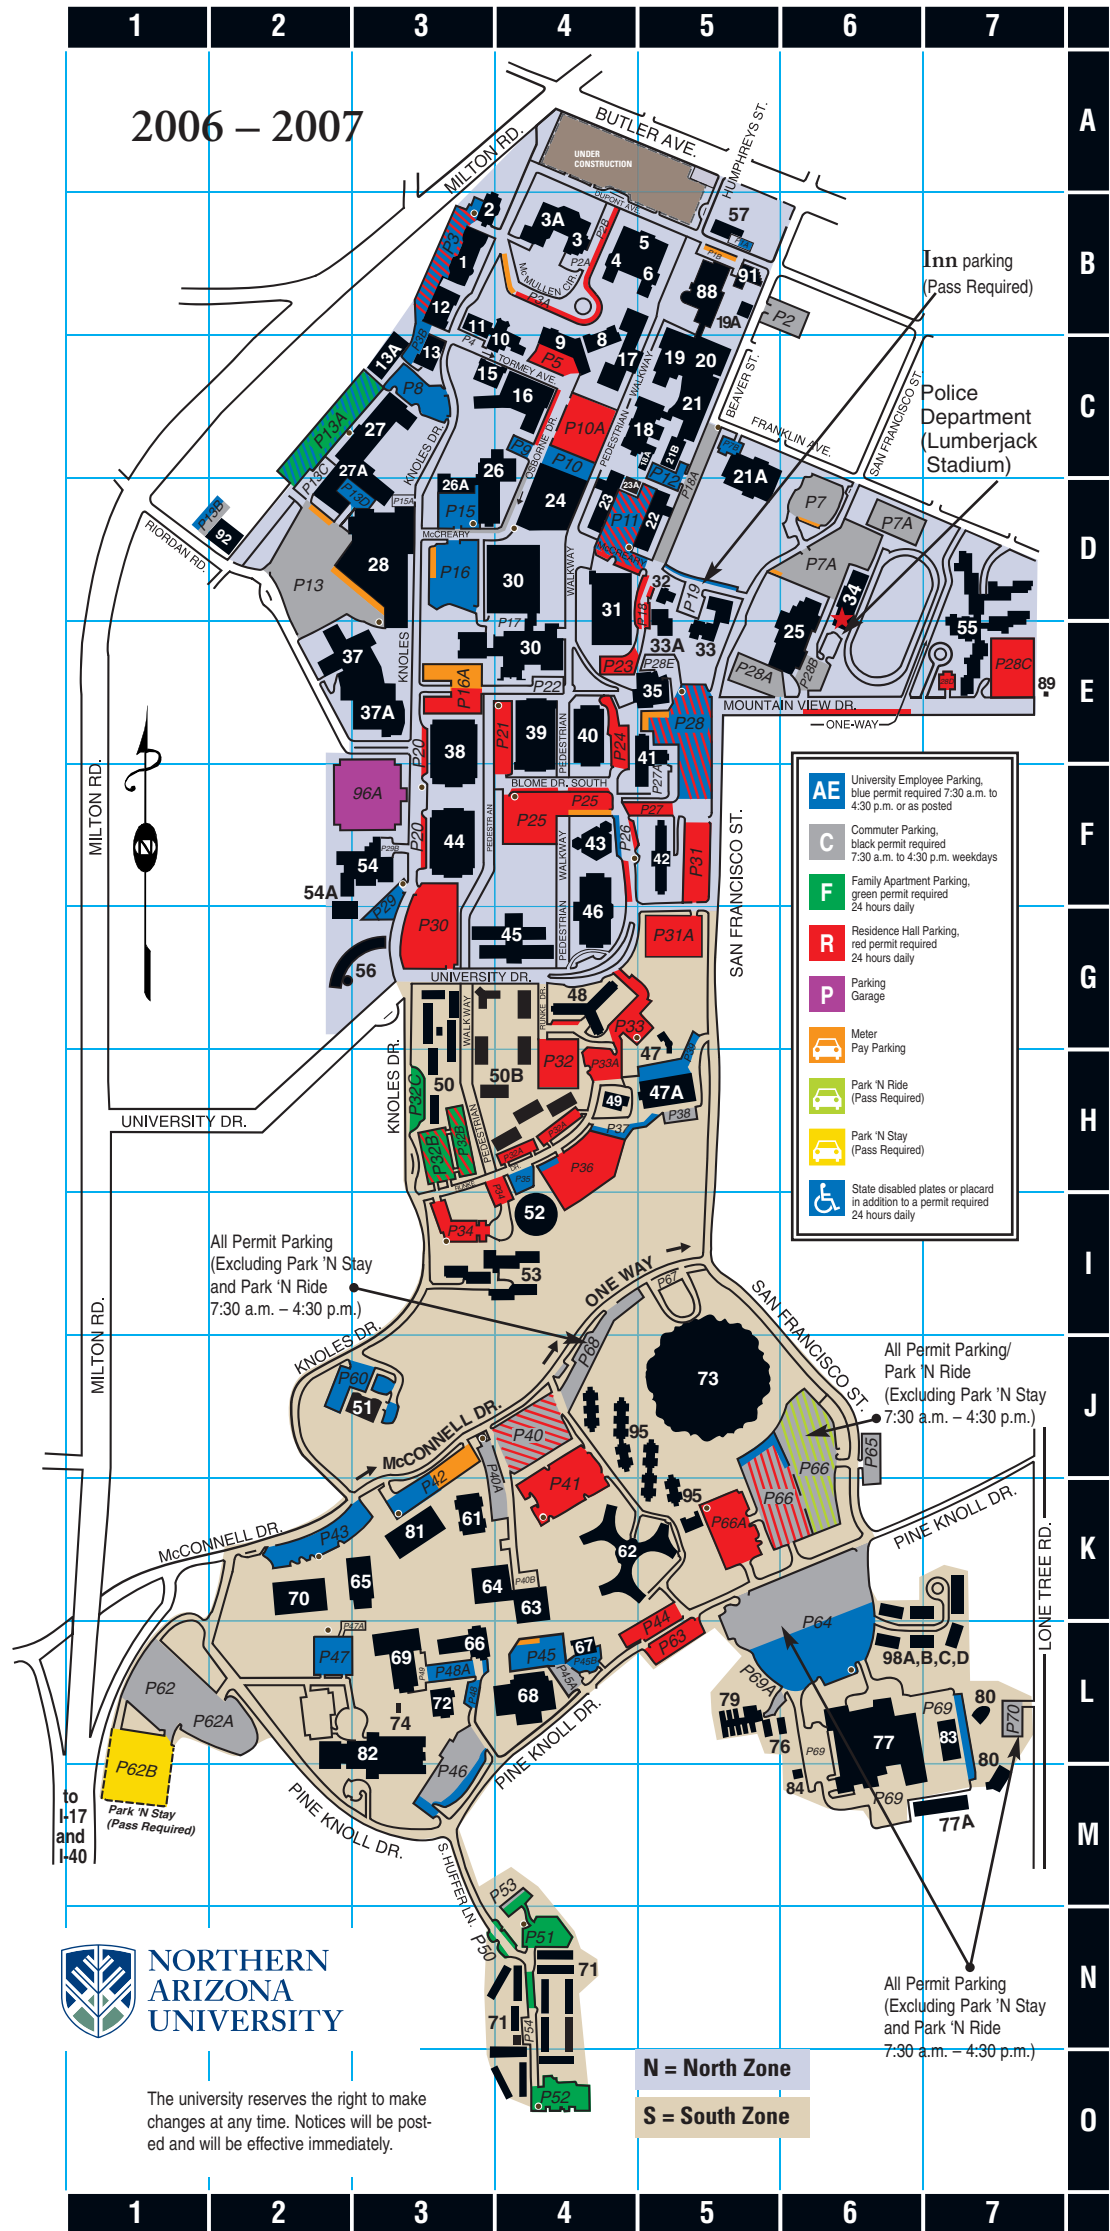

**ALPHABETICAL LISTING**

BLDG	SEC	NAME
26	3C	Adel Mathematics
46	4G	Allen Hall
74	3L	Anechoic Chamber
49	4H	Anthropology Laboratory
56	3G	Applied Research and Development
<b>37A</b>	<b>3E</b>	<b>Ardrey Auditorium</b>
<b>11</b>	<b>3B</b>	<b>Ashurst Building</b>
47	5G	Astronomic Research Observatory
76	6L	Avian Cognition Laboratory
23	4D	Babbitt Academic Annex
<b>51</b>	<b>3J</b>	<b>Babbitt Administrative Center</b>
52	4I	Bilby Research Center
21	5C	Biological Sciences
21B	5C	Biological Sciences Annex
18A	5C	Biology Greenhouse
2	3B	Blome Building
35	5E	Bookstore Building
8	4C	Bury Hall
81	2K	College of Business Administration
6	5B	Campbell Hall
50	4H	Campus Heights Apartments
77	6L	Capital Assets and Services
77A	7M	Capital Assets and Services Annex
91	5B	Centennial Building
80	7L	Ceramics Complex
20	5C	Chemistry
<b>28</b>	<b>3D</b>	<b>Cline Library</b>
16	4C	Communication Building
26A	3D	Counseling and Testing Center
38	3E	Cowden Learning Community
<b>73</b>	<b>5J</b>	<b>Dome (see Walkup Skydome)</b>
<b>64</b>	<b>3K</b>	<b>du Bois Center</b>
27	3C	Eastburn Education Center
23A	4D	Education Annex
98	6K	Emerald (98A, B, C)
19A	5B	Employee Assistance and Wellness Office
69	3L	Engineering and Technology
89	7E	Fountain Apartments
<b>41</b>	<b>5E</b>	<b>Fronsk Health Center</b>
53	4I	Gabaldon Hall
1	3B	Gammage Building
43	4F	Gateway Student Success Center
12	3B	Geology
13	3C	Geology Annex
31	4D	Gillenwater Hall
79	5L	Greenhouse Complex
66	3L	Health Professions
67	4L	Heating Plant Annex
32	5D	Hospitality Resource and Research Center
33A	5E	HRM/Hughes Hotel and Restaurant Management Building
91	5B	Human Resources/Payroll
54	3F	Information Systems Building
54A	2F	Information Systems Building Annex
<b>33</b>	<b>5E</b>	<b>The Inn at NAU</b>
27A	3C	Institute for Human Development
83	7L	KNAU and Mountain Campus Transit
61	3K	Learning Resource Center
18	5C	Liberal Arts
34	6D	Lumberjack Stadium
62	4K	McConnell Hall
40	4E	McDonald Hall
50B	4H	McKay Village
55	7E	Mountain View Hall
4	4B	North Morton Hall
5	5B	North Morton Hall
3	4B	North Union
72	3L	Nursing
<b>10</b>	<b>4C</b>	<b>Old Main</b>
96A	3F	Parking Garage
<b>91</b>	<b>5B</b>	<b>Parking Services</b>
37	2E	Performing and Fine Arts
22	5D	Peterson Hall
19	5C	Physical Sciences
95	4J	Pine Ridge Village
24	4D	Plateau Center
<b>34</b>	<b>6D</b>	<b>Police Department</b>
92	2D	Ponderosa Building
57	5B	Printing Services
<b>3A</b>	<b>4B</b>	<b>Prochnow Auditorium</b>
39	4E	Raymond Hall
<b>25</b>	<b>6E</b>	<b>Recreation Center</b>
84	6M	Recycling Building
48	4G	Reilly Hall
15	3C	Riles Building
<b>68</b>	<b>4L</b>	<b>Rolle Activity Center</b>
13A	3C	Roseberry Apartments
47A	5H	ROTC/Property Control
42	5F	Sechrist Hall
17	4C	Science Lab Facility
65	3K	Social and Behavioral Sciences
70	2K	Social and Behavioral Sciences West (SBS) West
71	4N	South Apartments
<b>63</b>	<b>4K</b>	<b>South Dining</b>
<b>82</b>	<b>3L</b>	<b>Southwest Forest Science Complex</b>
9	4C	Taylor Hall
44	3F	Tinsley Hall
<b>30</b>	<b>4E</b>	<b>University Union/ Union Station</b>
<b>73</b>	<b>5J</b>	<b>Walkup Skydome</b>
<b>21A</b>	<b>5C</b>	<b>Wall Aquatic Center</b>
88	5B	Wettaw Biology and Biochemistry Building
45	4G	Wilson Hall