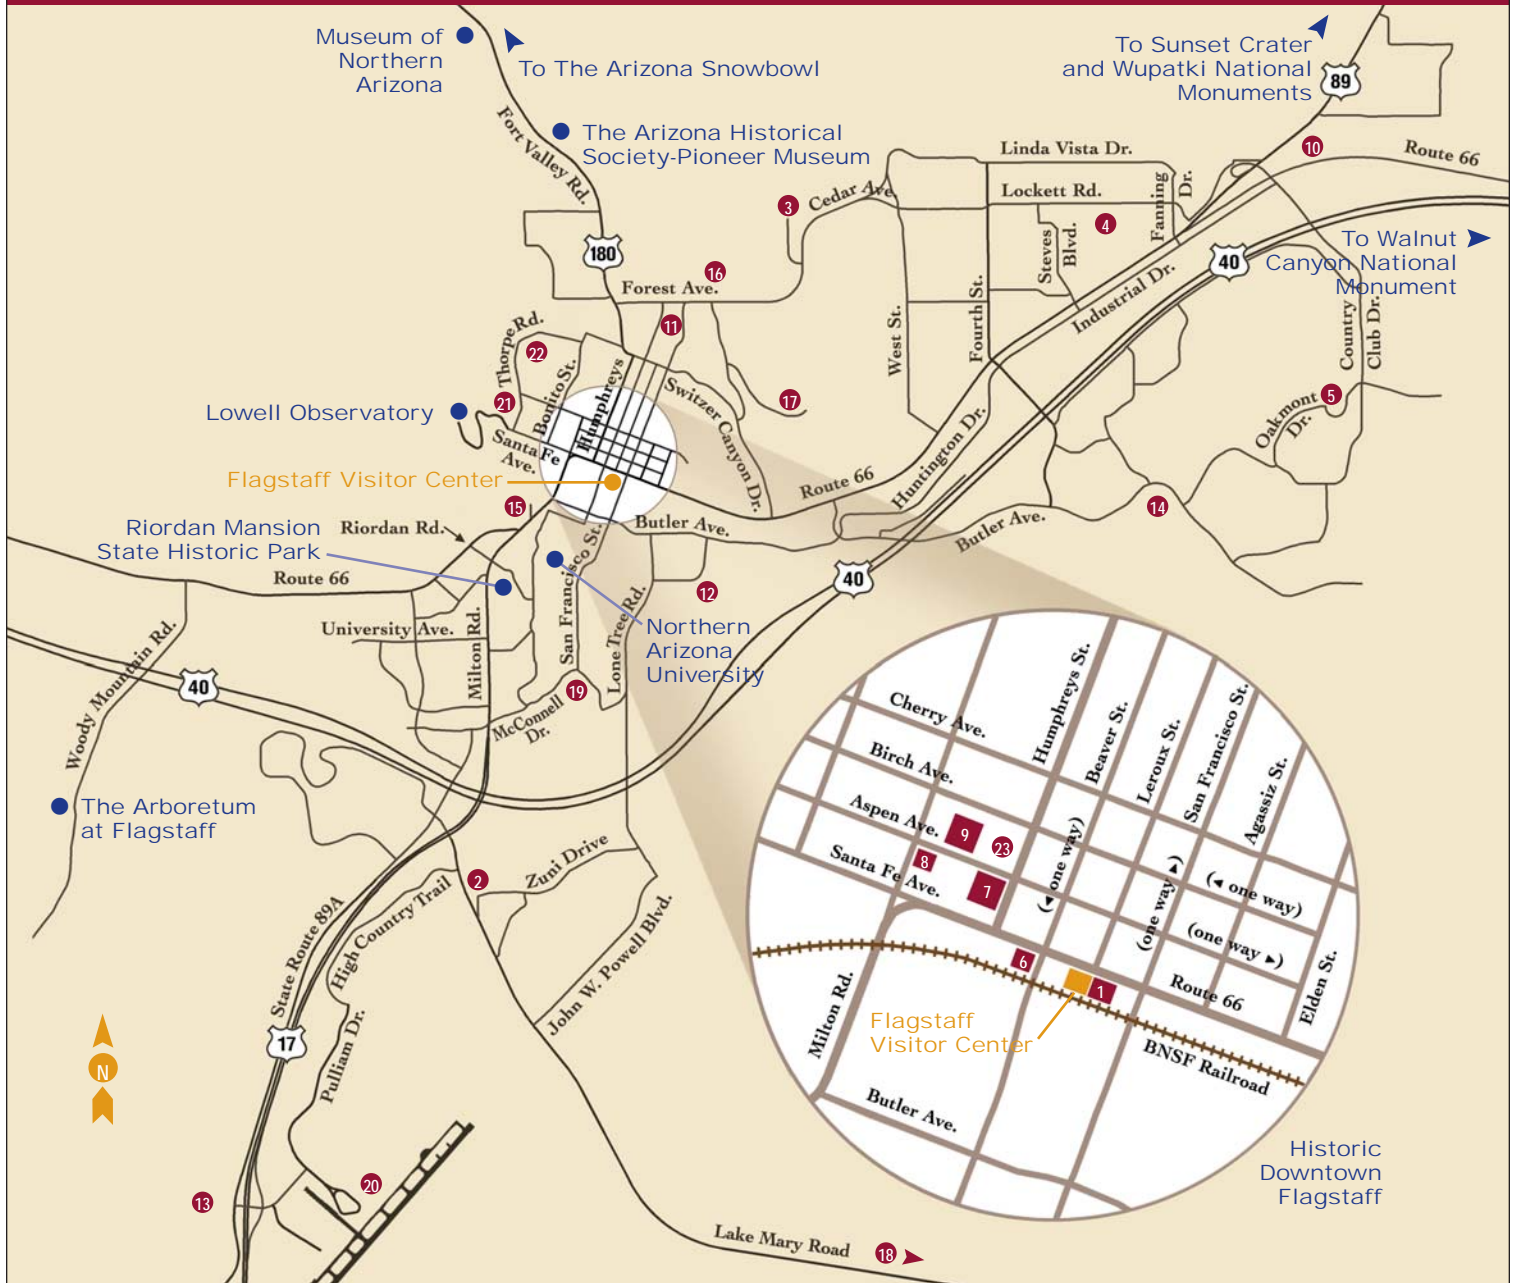

Map of Flagstaff, Arizona

In the heart of Arizona's cool pine country

Additional Points of Interest

- | | | | |
|---|---|--|----------------------------------|
| 1. Amtrak Train Station | 7. Flagstaff City Hall | 13. Fort Tuthill Coconino County Fairgrounds | 18. To Lake Mary and Mormon Lake |
| 2. Bow & Arrow Park | 8. Flagstaff Convention and Visitors Bureau | 14. Foxglenn Park | 19. NAU Walkup Skydome |
| 3. Buffalo Park | 9. Flagstaff Main Library | 15. Greyhound Bus Depot | 20. Pulliam Municipal Airport |
| 4. Bushmaster Park | 10. Flagstaff Mall | 16. Jay Lively Activity Center and Ice Arena, McPherson Park | 21. Thorpe Park |
| 5. Continental Country Club and Elden Hills Golf Course | 11. Flagstaff Medical Center | 17. McMillan Mesa Park | 22. Thorpe Park Softball Complex |
| 6. Flagstaff Chamber of Comm. | 12. Flagstaff Police Department | | 23. Wheeler Park |

FLAGSTAFF VISITOR CENTER

One East Route 66 • Flagstaff, Arizona 86001-5530 USA • 928-774-9541 • 800-842-7293

www.flagstaffarizona.org